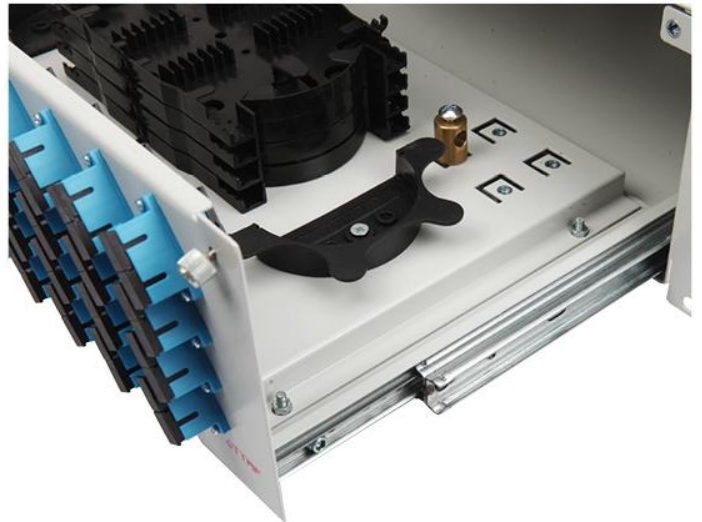

### FEATURES

- Up to 96-192 Fo connections
- Available to suit only adapter type
- You can apply ST/SC/FC/E2000/MU/MTRJ/LC
- With rail
- Maintains fiber bending radius throughout for terminated optical fibers at 30mm
- Units can be custom design
- Compatible with screwed adapters and screwless type adapters
- Can be supplied with:
  - » Pigtail
  - » Special splice cassette
  - » Heat Shrink splice protectors

### TECHNICAL SPECIFICATIONS

Size (w:19", h:2U)	(w): 480mm x (d): 280mm x (h): 130mm
Weight	Approx 6,66 kg
Fiber Capacity	0-192 port
Adaptor Type	ST, FC, SC, LC, E2000, MTRJ, MU
Color	Ral9005 Black, Ral7035
Mounting	19" / 21" RackType
Material	Mild Steel