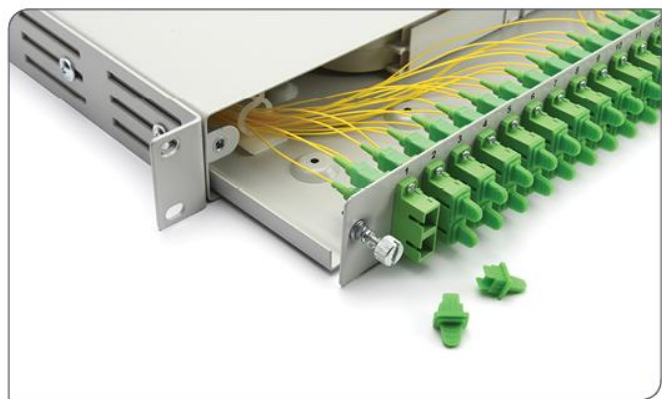

## FEATURES

- Up to 48-96 Fo connections
- Available to suit only adapter type
- You can apply ST/SC/FC/E2000/MU/MTRJ/LC
- Without rail
- Maintains fiber bending radius throughout for terminated optical fibers at 30mm
- Units can be custom design
- Compatible with screwed adapters and screwless type adapters
- Can be supplied with:
  - » Pigtail
  - » Special splice cassette
  - » Heat Shrink splice protectors

## TECHNICAL SPECIFICATIONS

Size (w:19",h:1U)	(w):485mm x (d): 225mm x (h):44.50mm
Weight	Approx 3,10 kg
Fiber Capacity	0-96 port
Adaptor Type	ST, FC, SC, LC, E2000, MTRJ, MU
Color	Ral9005 Black, Ral7035
Mounting	19" / 21" Rack Type
Material	Mild Steel