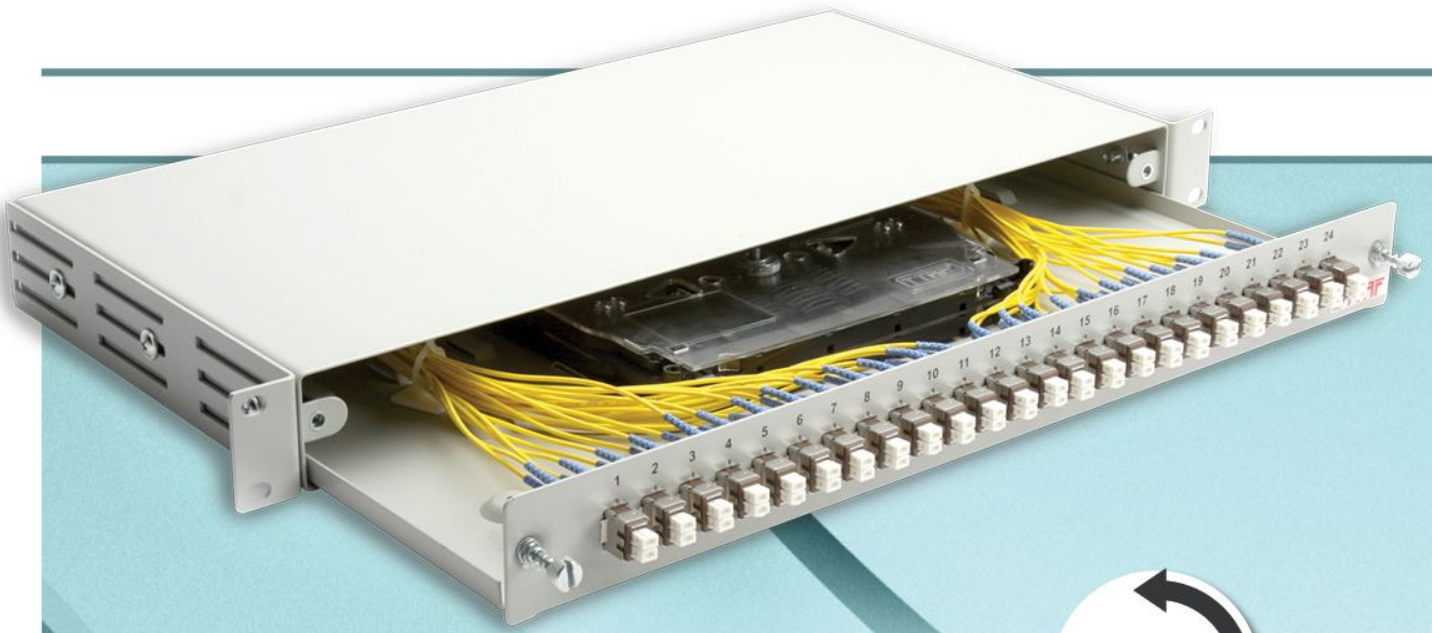

## FEATURES

- Up to 48-96 Fo connections
- Available to suit only adapter type
- You can apply ST/SC/FC/E2000/MU/MTRJ/LC
- Without rail
- Maintains fiber bending radius throughout for terminated optical fibers at 30mm
- Units can be custom design
- Compatible with screwed adapters and screwless type adapters
- Can be supplied with:
  - » Pigtail
  - » Special splice cassette
  - » Heat Shrink splice protectors

## TECHNICAL SPECIFICATIONS

Size (w:19",h:1U)	(w):485mm x (d): 225mm x (h):44.50mm
Weight	Approx 3,10 kg
Fiber Capacity	0-96 port
Adaptor Type	ST, FC, SC, LC, E2000, MTRJ, MU
Color	Ral9005 Black, Ral7035
Mounting	19" / 21" Rack Type
Material	Mild Steel