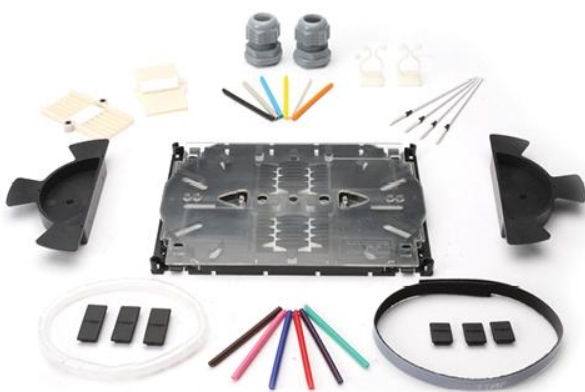

## FEATURES

- Up to 48-96 Fo connections
- Available to suit only adapter type
- You can apply ST/SC/FC/E2000/MU/MTRJ/LC
- Without rail
- Maintains fiber bending radius throughout for terminated optical fibers at 30mm
- Units can be custom design
- Compatible with screwed adapters and screwless type adapters
- Can be supplied with:
  - » Pigtail
  - » Special splice cassette
  - » Heat Shrink splice protectors

## TECHNICAL SPECIFICATIONS

Size (w:19",h:1U)	(w):485mm x (d): 225mm x (h):44.50mm
Weight	Approx 3,10 kg
Fiber Capacity	0-96 port
Adaptor Type	ST, FC, SC, LC, E2000, MTRJ, MU
Color	Ral9005 Black, Ral7035
Mounting	19" / 21" Rack Type
Material	Mild Steel