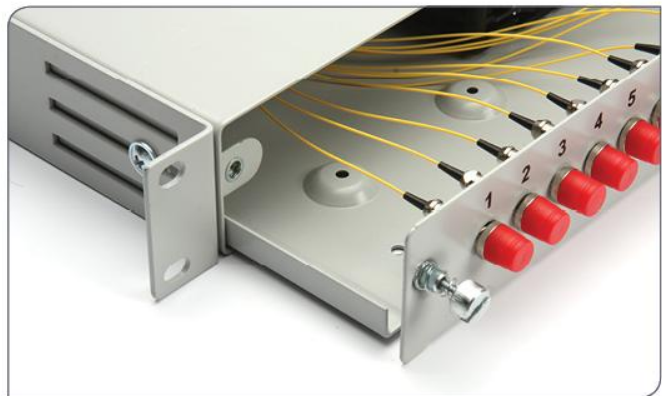

PATCHPANELS

FEATURES

- Up to 12 Fo connections
- Available to suit only adapter type
- You can apply ST/SC/FC/E2000/MU/MTRJ/LC
- Without rail
- Maintains fiber bending radius throughout for terminated optical fibers at 30mm
- Units can be custom design
- Compatible with screwed adapters and screwless type adapters
- Can be supplied with:
 - » Pigtail
 - » Special splice cassette
 - » Heat Shrink splice protectors

TECHNICAL SPECIFICATIONS

Size (w:19";h:1U)	(w):485mm x (d): 225mm x (h):44.50mm
Weight	Approx 2,50 kg
Fiber Capacity	0-48 port
Adaptor Type	ST, FC, SC, LC, E2000, MTRJ, MU
Color	Ral9005 Black, Ral7035
Mounting	19" / 21" Rack Type
Material	Mild Steel