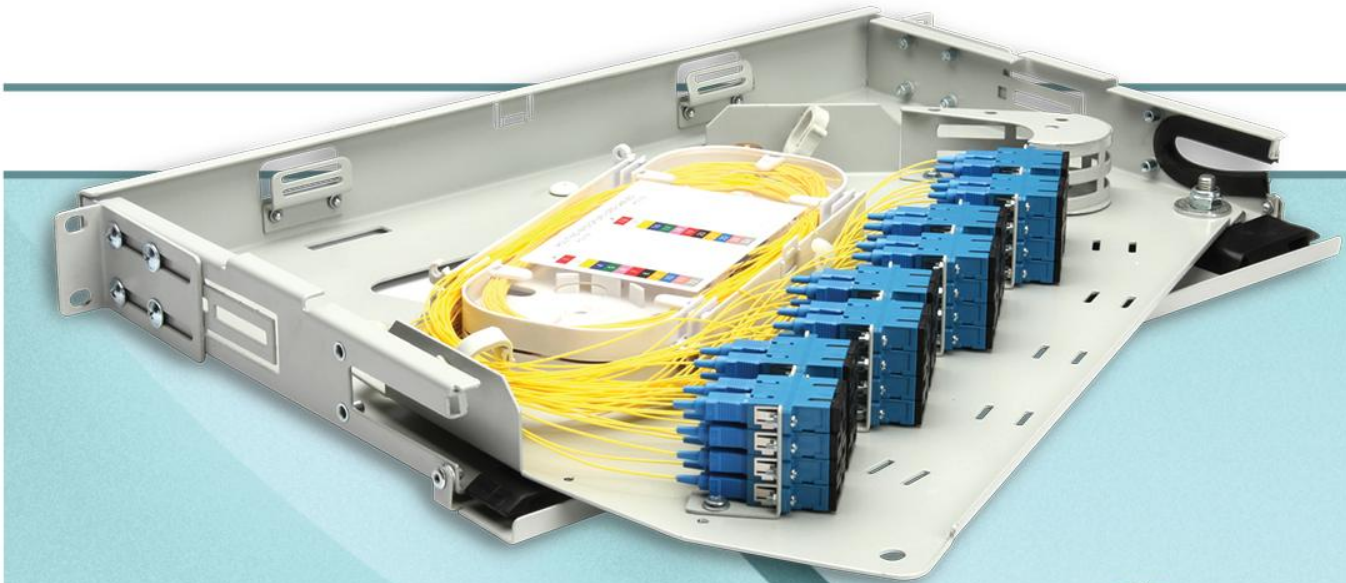

PATCHPANELS

FEATURES

- Up to 48-128 Fo connections
- Available to suit only adapter type
- You can apply ST/SC/FC/E2000/MU/MTRJ/LC
- Without rail
- Maintains fiber bending radius throughout for terminated optical fibers at 30mm
- Units can be custom design
- Compatible with screwed adapters and screwless type adapters
- Can be supplied with:
 - » Pigtail
 - » Special splice cassette
 - » Heat Shrink splice protectors

TECHNICAL SPECIFICATIONS

Size (w:19",h:1U)	(w):485mm x (d): 270mm x (h):44.50mm
Weight	Approx 5,70 kg
Fiber Capacity	0-128 port
Adaptor Type	ST, FC, SC, LC, E2000, MTRJ, MU
Color	Ral9005 Black, Ral7035
Mounting	19" / 21" Rack Type
Material	Mild Steel